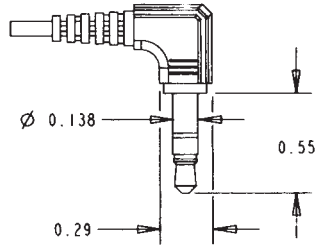

3.5 mm MOLDED CABLES

END CODE: 35
3.5 mm STRAIGHT PLUG

END CODE: 36
3.5 mm RIGHT-ANGLE PLUG

END CODE: 84
STRIP and TIN