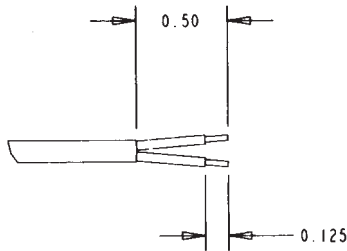

3.5 mm MOLDED CABLES

END CODE: 35
3.5 mm STRAIGHT PLUG

END CODE: 36
3.5 mm RIGHT-ANGLE PLUG

END CODE: 84
STRIP and TIN