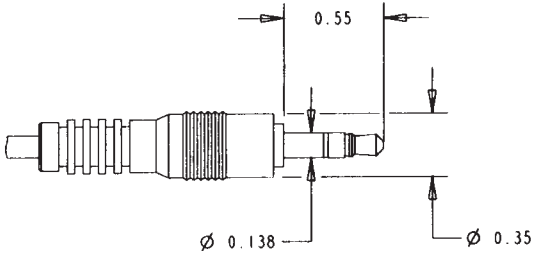

3.5 mm MOLDED CABLES

END CODE: 35
3.5 mm STRAIGHT PLUG

END CODE: 36
3.5 mm RIGHT-ANGLE PLUG

END CODE: 84
STRIP and TIN